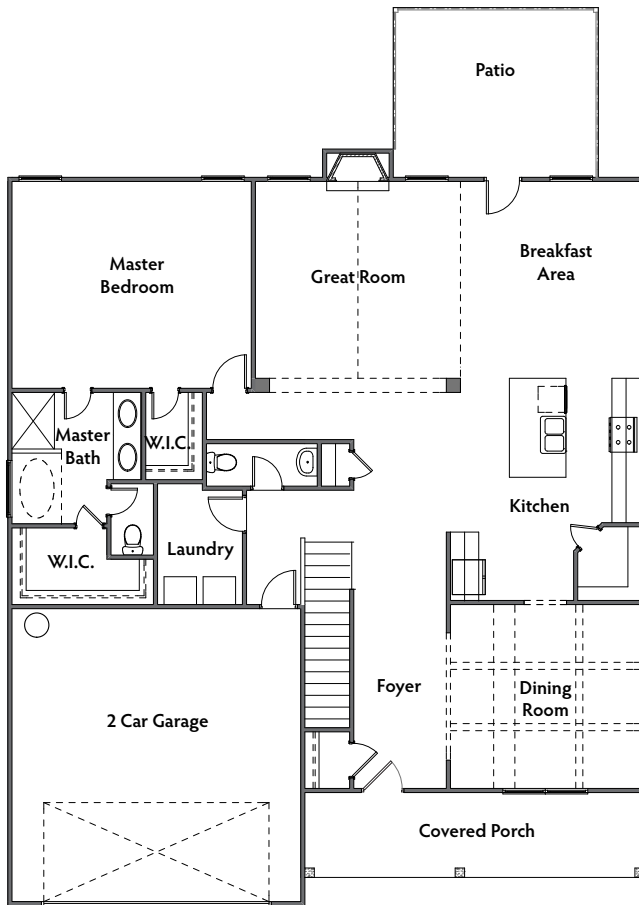

THE ESTATES AT ALLEN CREEK

THE MACKAY

Elevation A

Main Level

Second Level

770-614-4698 | VeritasHomes.net

Information is believed accurate, but not warranted and is subject to changes, omissions, errors and withdrawal without notice. Square footages and dimensions are approximate.

Veritas
HOMES
Your Only Way Home!

THE MACKAY

Elevation Options

Elevation B

Elevation C

770-614-4698 | VeritasHomes.net

Information is believed accurate, but not warranted and is subject to changes, omissions, errors and withdrawal without notice. Square footages and dimensions are approximate.