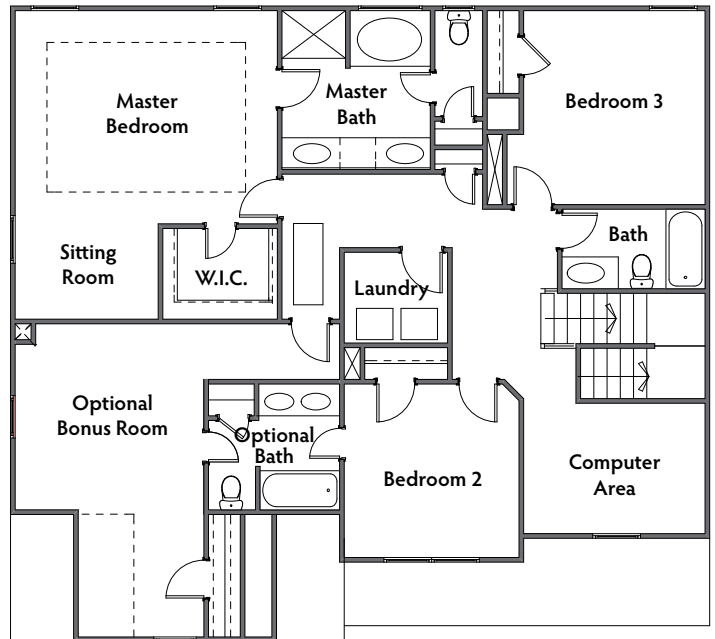

THE ESTATES AT ALLEN CREEK

THE NEWPORT

Elevation A

Main Level

Second Level

770-614-4698 | VeritasHomes.net

Information is believed accurate, but not warranted and is subject to changes, omissions, errors and withdrawal without notice. Square footages and dimensions are approximate.

Veritas
HOMES
Your Only Way Home!

THE NEWPORT

Elevation Options

Elevation B

Elevation C

770-614-4698 | VeritasHomes.net

Information is believed accurate, but not warranted and is subject to changes, omissions, errors and withdrawal without notice. Square footages and dimensions are approximate.