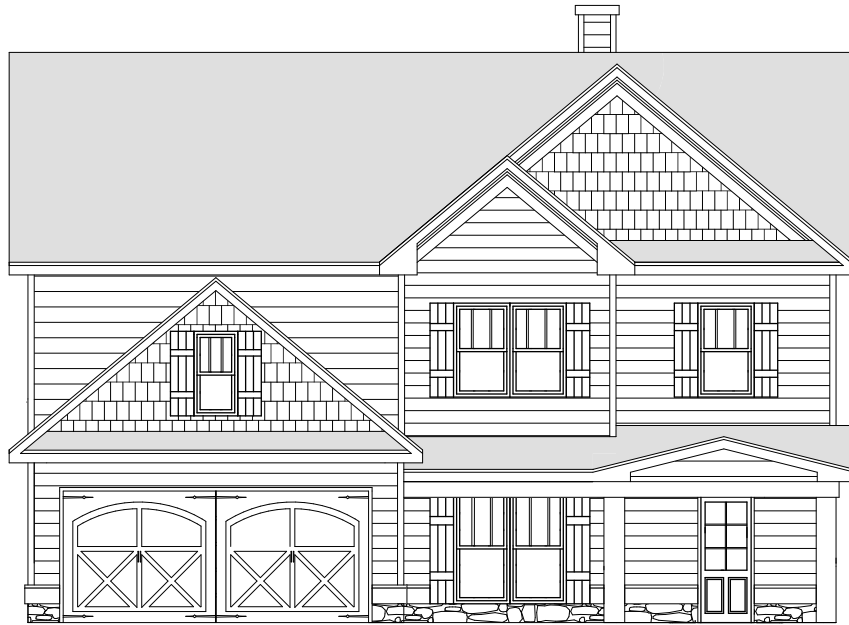

THE ESTATES AT ALLEN CREEK

THE NEWPORT

Elevation A

Main Level

Second Level

770-614-4698 | VeritasHomes.net

Information is believed accurate, but not warranted and is subject to changes, omissions, errors and withdrawal without notice. Square footages and dimensions are approximate.

Veritas
HOMES
Your Only Way Home!

THE NEWPORT

Elevation Options

Elevation B

Elevation C

770-614-4698 | VeritasHomes.net

Information is believed accurate, but not warranted and is subject to changes, omissions, errors and withdrawal without notice. Square footages and dimensions are approximate.

Veritas
HOMES
Your Only Way Home!