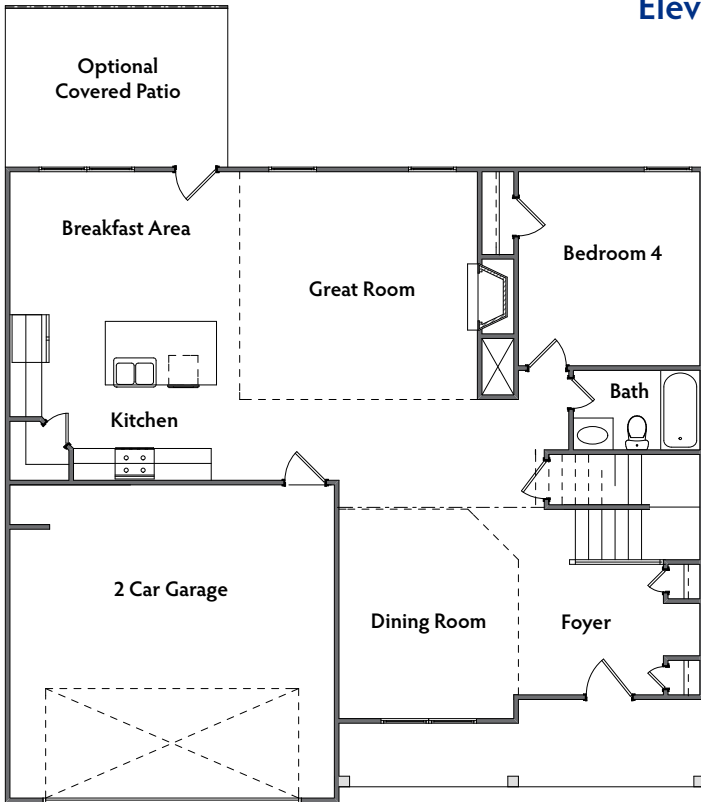

THE ESTATES AT ALLEN CREEK

THE NEWPORT

Elevation A

Main Level

Second Level

770-614-4698 | VeritasHomes.net

Information is believed accurate, but not warranted and is subject to changes, omissions, errors and withdrawal without notice. Square footages and dimensions are approximate.

Veritas
HOMES
Your Only Way Home!

THE NEWPORT

Elevation Options

Elevation B

Elevation C

770-614-4698 | VeritasHomes.net

Information is believed accurate, but not warranted and is subject to changes, omissions, errors and withdrawal without notice. Square footages and dimensions are approximate.