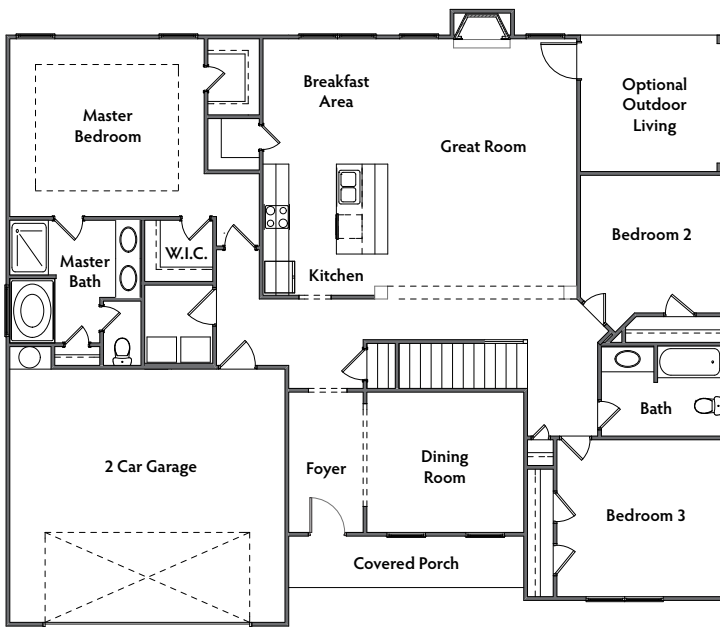

THE ESTATES AT ALLEN CREEK

THE LAUREL

Elevation A

Main Level

Second Level

770-614-4698 | VeritasHomes.net

Information is believed accurate, but not warranted and is subject to changes, omissions, errors and withdrawal without notice. Square footages and dimensions are approximate.

Veritas
HOMES
Your Only Way Home!

THE LAUREL

Elevation Options

Elevation B

Elevation C

770-614-4698 | VeritasHomes.net

Information is believed accurate, but not warranted and is subject to changes, omissions, errors and withdrawal without notice. Square footages and dimensions are approximate.