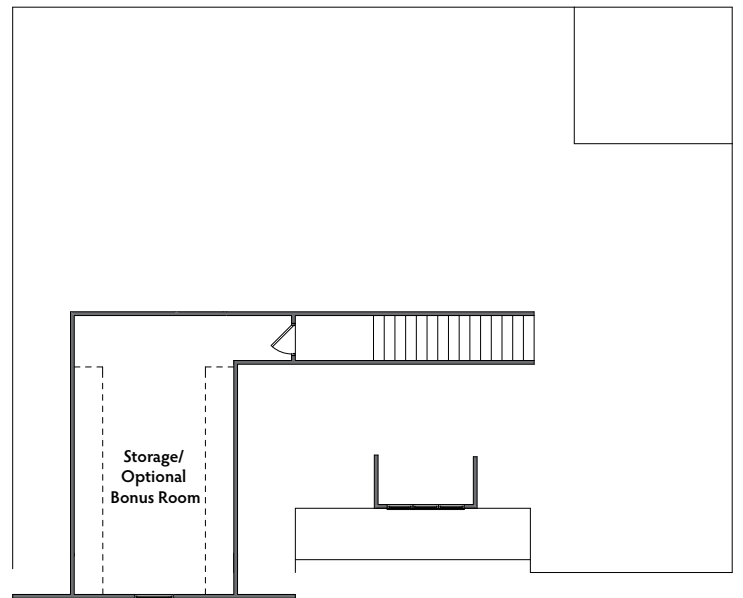

THE ESTATES AT ALLEN CREEK

THE LAUREL

Elevation A

Main Level

Second Level

770-614-4698 | VeritasHomes.net

Information is believed accurate, but not warranted and is subject to changes, omissions, errors and withdrawal without notice. Square footages and dimensions are approximate.

Veritas
HOMES
Your Only Way Home!

THE LAUREL

Elevation Options

Elevation B

Elevation C

770-614-4698 | VeritasHomes.net

Information is believed accurate, but not warranted and is subject to changes, omissions, errors and withdrawal without notice. Square footages and dimensions are approximate.