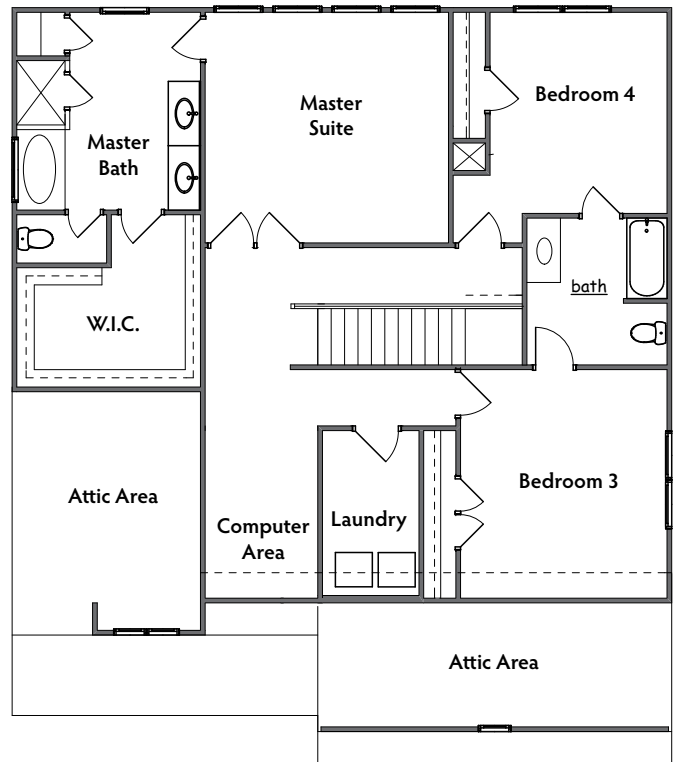

THE ESTATES AT ALLEN CREEK

THE KINGSWOOD

Elevation A

Main Level

Second Level

770-614-4698 | VeritasHomes.net

Information is believed accurate, but not warranted and is subject to changes, omissions, errors and withdrawal without notice. Square footages and dimensions are approximate.

Veritas
HOMES
Your Only Way Home!

THE KINGSWOOD

Elevation Options

Elevation B

Elevation C

770-614-4698 | VeritasHomes.net

Information is believed accurate, but not warranted and is subject to changes, omissions, errors and withdrawal without notice. Square footages and dimensions are approximate.