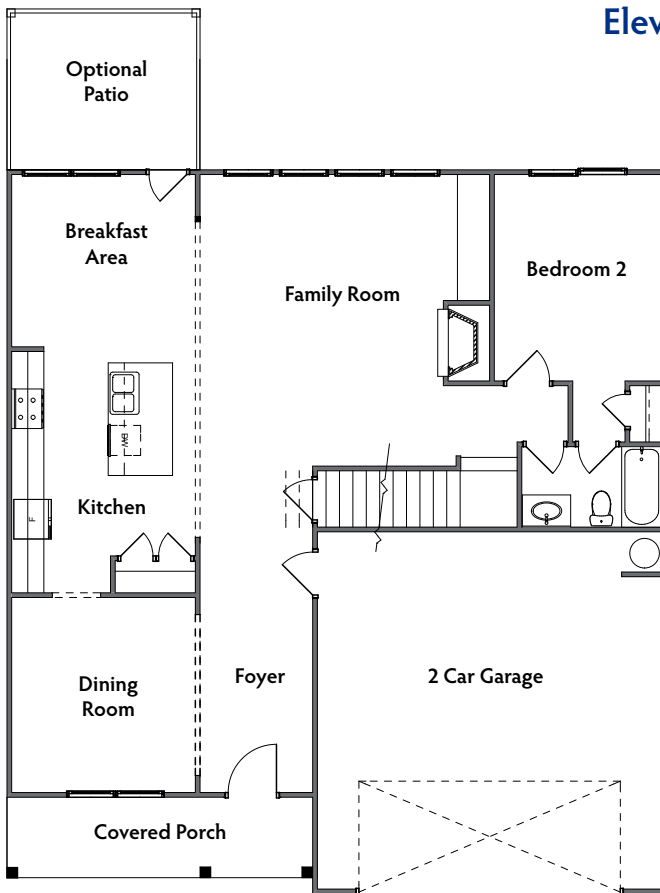

THE ESTATES AT ALLEN CREEK

THE KINGSWOOD

Elevation A

Main Level

Second Level

770-614-4698 | VeritasHomes.net

Information is believed accurate, but not warranted and is subject to changes, omissions, errors and withdrawal without notice. Square footages and dimensions are approximate.

Veritas
HOMES
Your Only Way Home!

THE KINGSWOOD

Elevation Options

Elevation B

Elevation C

770-614-4698 | VeritasHomes.net

Information is believed accurate, but not warranted and is subject to changes, omissions, errors and withdrawal without notice. Square footages and dimensions are approximate.