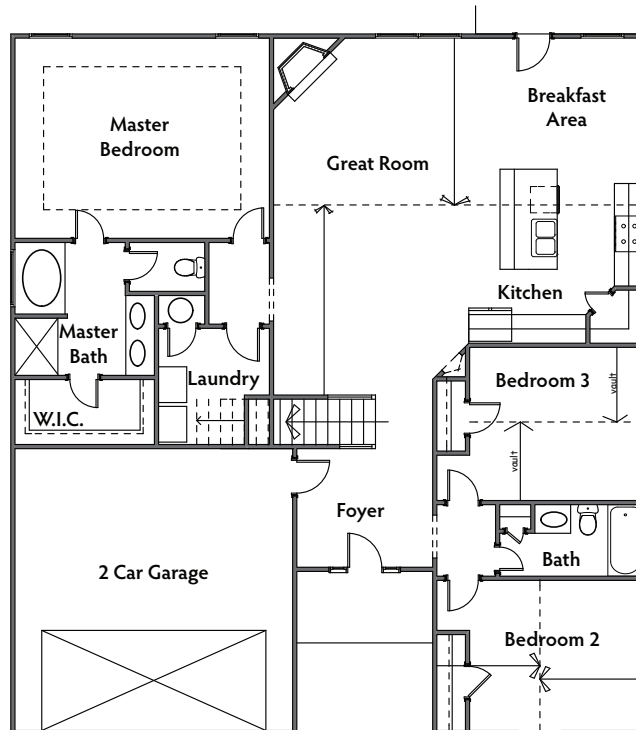

THE ESTATES AT ALLEN CREEK

THE KENSINGTON

Elevation A

Main Level

Second Level

770-614-4698 | VeritasHomes.net

Information is believed accurate, but not warranted and is subject to changes, omissions, errors and withdrawal without notice. Square footages and dimensions are approximate.

Veritas
HOMES
Your Only Way Home!

THE KENSINGTON

Elevation Options

Elevation B

Elevation C

Main Level Option

770-614-4698 | VeritasHomes.net

Information is believed accurate, but not warranted and is subject to changes, omissions, errors and withdrawal without notice. Square footages and dimensions are approximate.