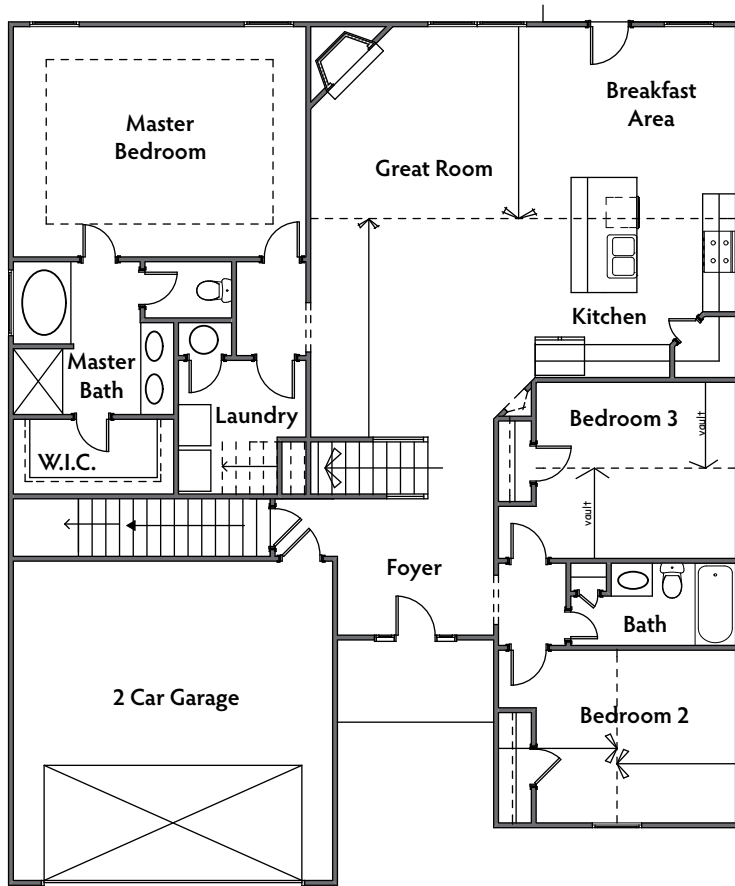

THE ESTATES AT ALLEN CREEK

THE KENSINGTON

Elevation A

Main Level

Second Level

770-614-4698 | VeritasHomes.net

Information is believed accurate, but not warranted and is subject to changes, omissions, errors and withdrawal without notice. Square footages and dimensions are approximate.

Veritas
HOMES
Your Only Way Home!

THE KENSINGTON

Elevation Options

Elevation B

Elevation C

Main Level Option

770-614-4698 | VeritasHomes.net

Information is believed accurate, but not warranted and is subject to changes, omissions, errors and withdrawal without notice. Square footages and dimensions are approximate.