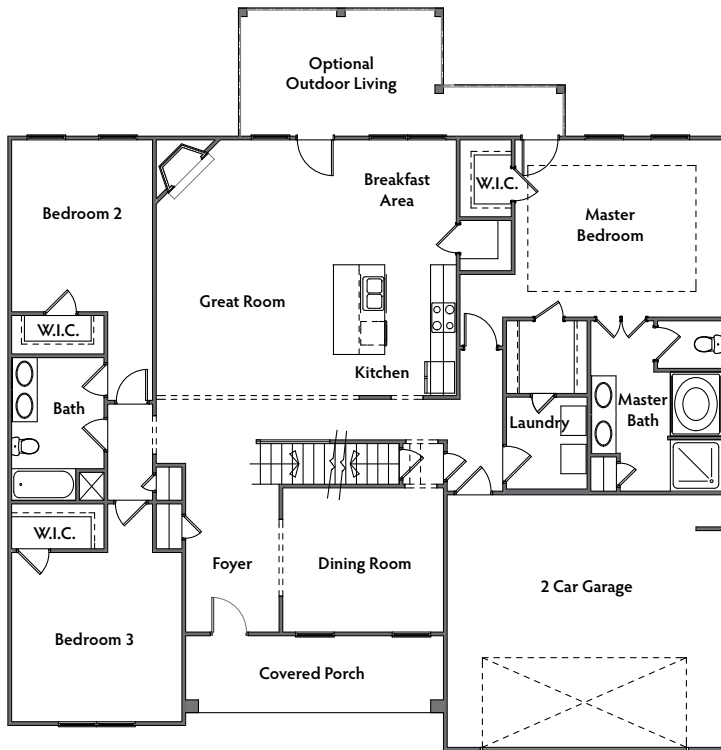

THE ESTATES AT ALLEN CREEK

THE HUNTINGTON

Elevation A

Main Level

Second Level

770-614-4698 | VeritasHomes.net

Information is believed accurate, but not warranted and is subject to changes, omissions, errors and withdrawal without notice. Square footages and dimensions are approximate.

Veritas
HOMES
Your Only Way Home!

THE HUNTINGTON

Elevation Options

Elevation B

Elevation C

770-614-4698 | VeritasHomes.net

Information is believed accurate, but not warranted and is subject to changes, omissions, errors and withdrawal without notice. Square footages and dimensions are approximate.