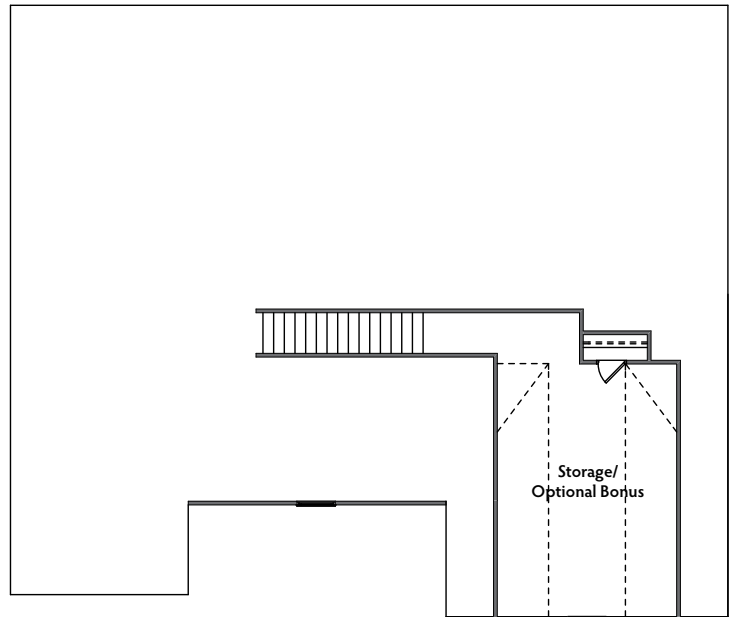

THE ESTATES AT ALLEN CREEK

THE HUNTINGTON

Elevation A

Main Level

Second Level

770-614-4698 | VeritasHomes.net

Information is believed accurate, but not warranted and is subject to changes, omissions, errors and withdrawal without notice. Square footages and dimensions are approximate.

Veritas
HOMES
Your Only Way Home!

THE HUNTINGTON

Elevation Options

Elevation B

Elevation C

770-614-4698 | VeritasHomes.net

Information is believed accurate, but not warranted and is subject to changes, omissions, errors and withdrawal without notice. Square footages and dimensions are approximate.