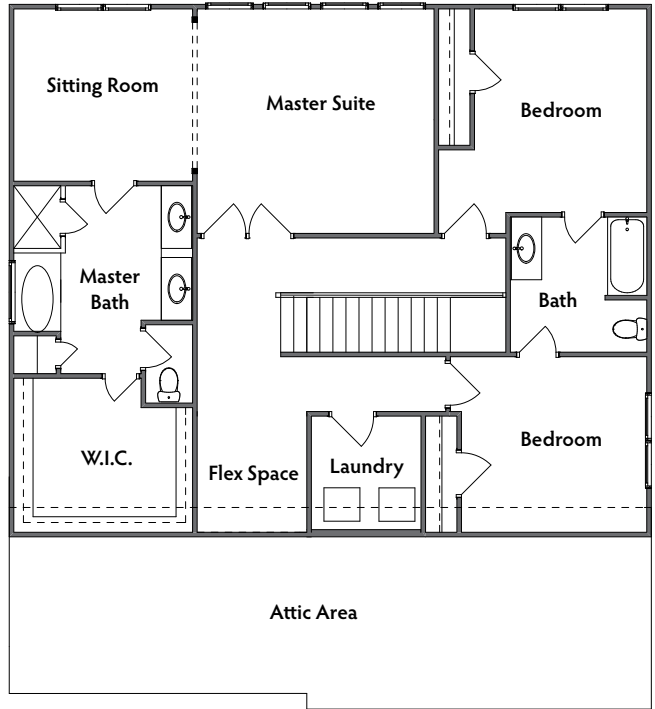

THE ESTATES AT ALLEN CREEK

THE HIGHTOWER

Elevation A

Main Level

Second Level

770-614-4698 | VeritasHomes.net

Information is believed accurate, but not warranted and is subject to changes, omissions, errors and withdrawal without notice. Square footages and dimensions are approximate.

Veritas
HOMES
Your Only Way Home!

THE HIGHTOWER

Elevation Options

Elevation B

Elevation C

770-614-4698 | VeritasHomes.net

Information is believed accurate, but not warranted and is subject to changes, omissions, errors and withdrawal without notice. Square footages and dimensions are approximate.