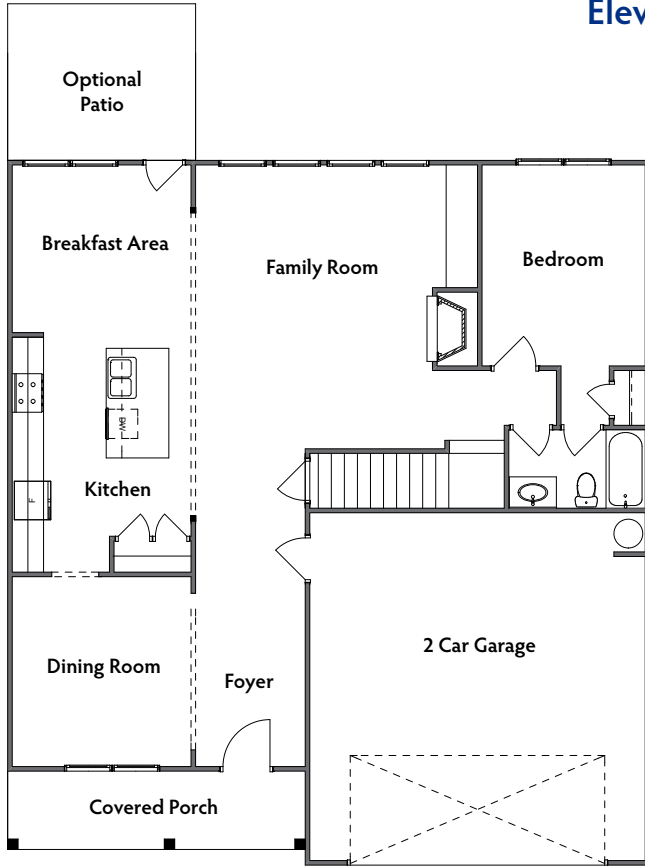

THE ESTATES AT ALLEN CREEK

THE HIGHTOWER

Elevation A

Main Level

Second Level

770-614-4698 | VeritasHomes.net

Information is believed accurate, but not warranted and is subject to changes, omissions, errors and withdrawal without notice. Square footages and dimensions are approximate.

Veritas
HOMES
Your Only Way Home!

THE HIGHTOWER

Elevation Options

Elevation B

Elevation C

770-614-4698 | VeritasHomes.net

Information is believed accurate, but not warranted and is subject to changes, omissions, errors and withdrawal without notice. Square footages and dimensions are approximate.