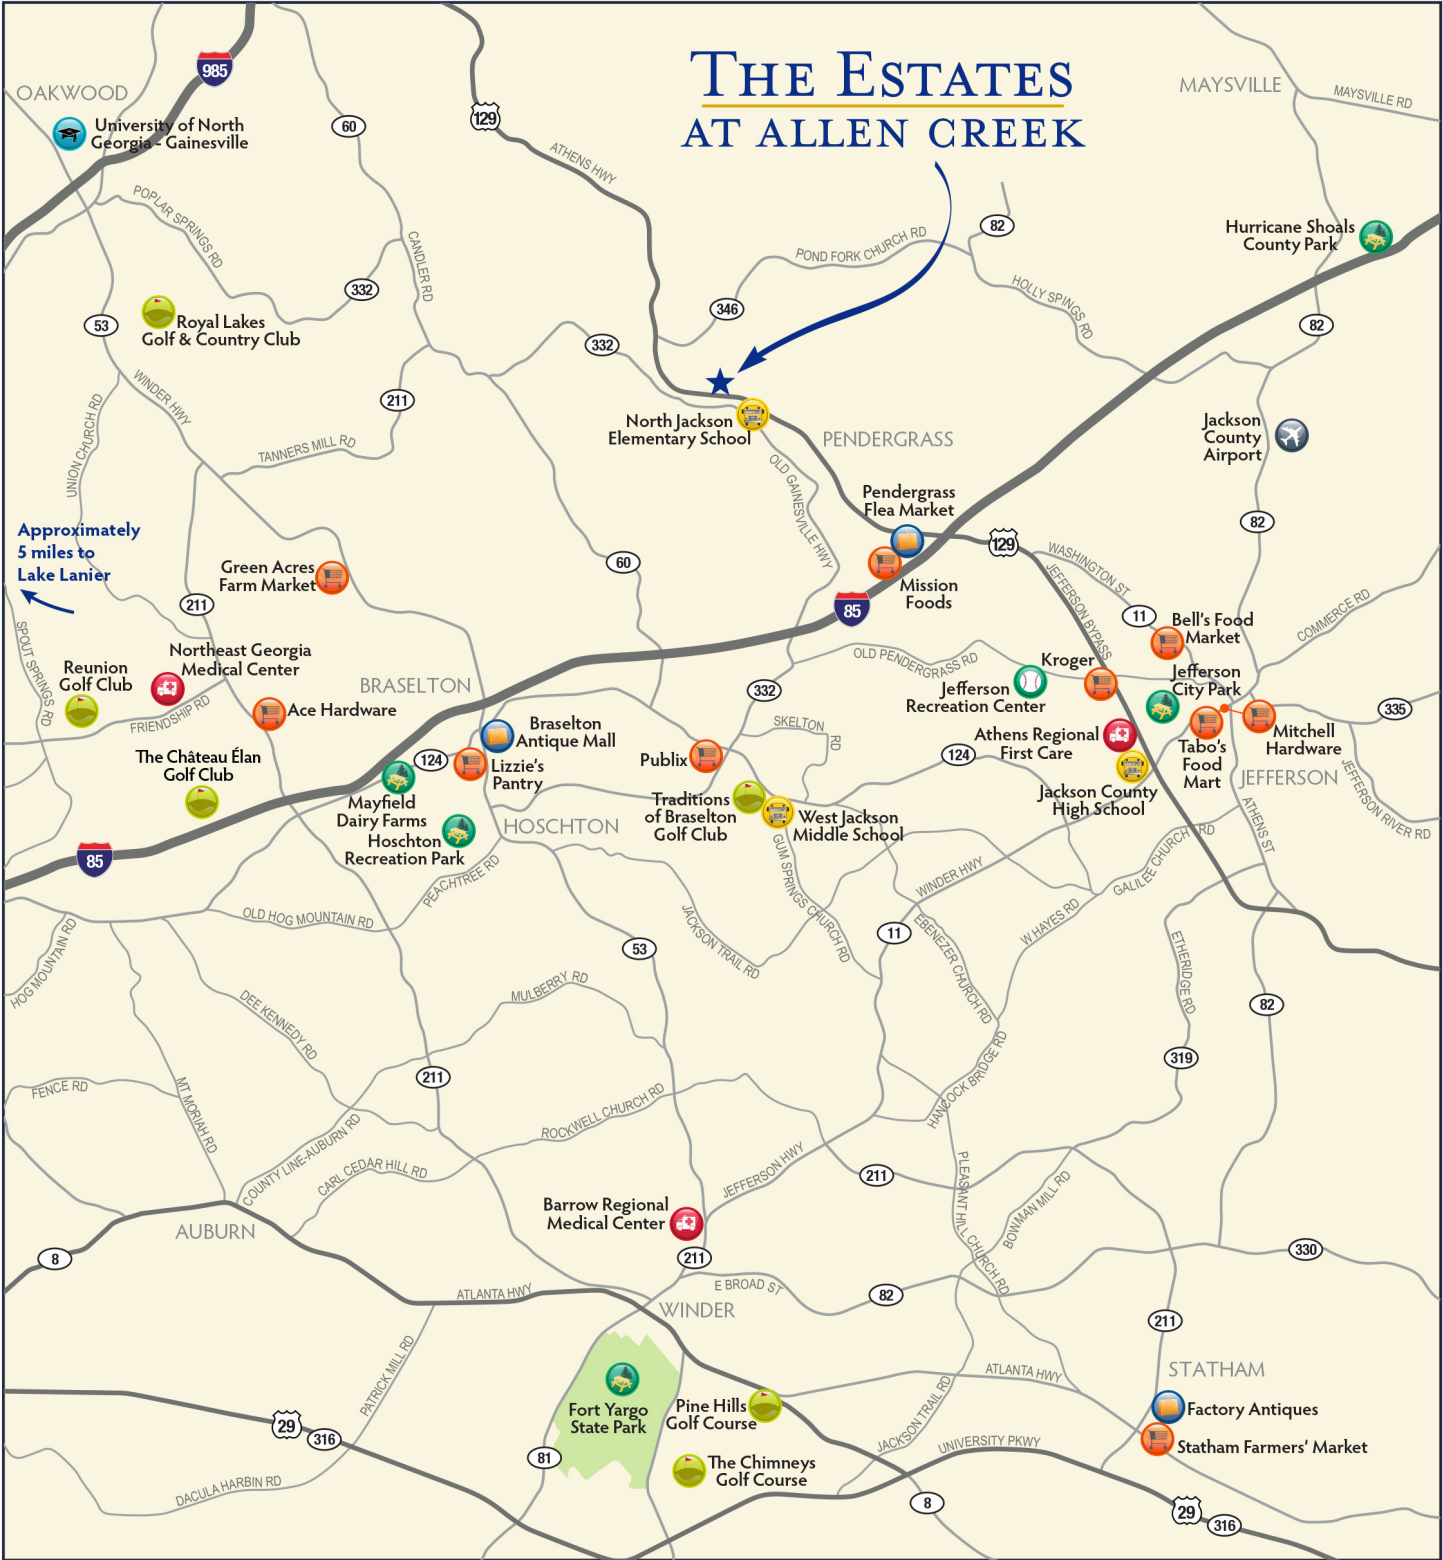

THE ESTATES AT ALLEN CREEK

AREA AMENITIES

Approximately
5 miles to
Lake Lanier

770-614-4698 | VeritasHomes.net