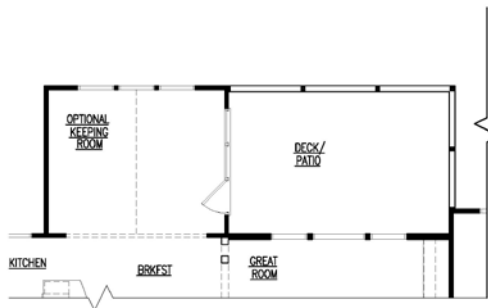

WILDWOOD

THE FRANKLIN

Elevation A

Main Level

Second Level

770-614-4698 | VeritasHomes.net

Information is believed accurate, but not warranted and is subject to changes, omissions, errors and withdrawal without notice. Square footages and dimensions are approximate.

Veritas
HOMES
Your Only Way Home!

THE FRANKLIN

Elevation Options

Elevation A when side entry garage

Elevation B

Elevation B when side entry garage

Main Level Option

Optional Keeping Room

Second Level Option

Optional Media Room in lieu of 2-Story Great Room

Optional Basement

Basement Configuration with Optional Keeping Room

770-614-4698 | VeritasHomes.net

Information is believed accurate, but not warranted and is subject to changes, omissions, errors and withdrawal without notice. Square footages and dimensions are approximate.