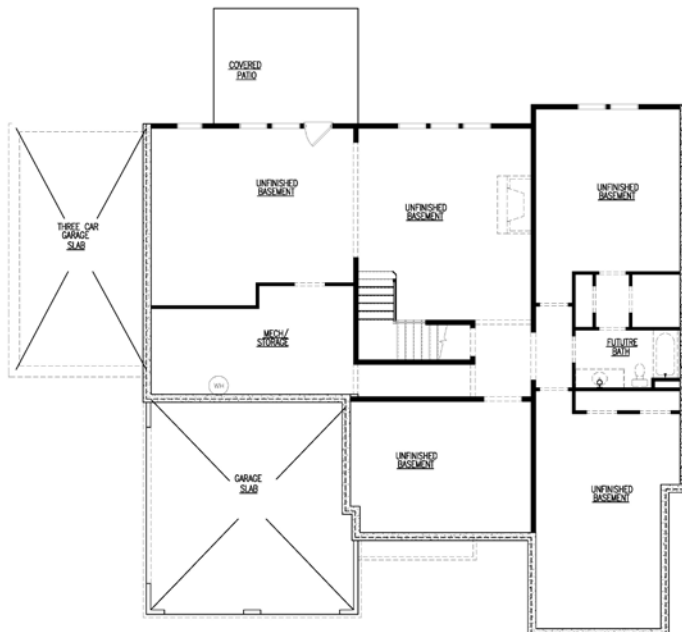

WILDWOOD

THE FRANKLIN

Elevation A

Main Level

Second Level

770-614-4698 | VeritasHomes.net

Information is believed accurate, but not warranted and is subject to changes, omissions, errors and withdrawal without notice. Square footages and dimensions are approximate.

Veritas
HOMES
Your Only Way Home!

THE FRANKLIN

Elevation Options

Elevation A when side entry garage

Elevation B

Elevation B when side entry garage

Main Level Option

Optional Keeping Room

Second Level Option

Optional Media Room in lieu of 2-Story Great Room

Optional Basement

Basement Configuration with Optional Keeping Room

770-614-4698 | VeritasHomes.net

Information is believed accurate, but not warranted and is subject to changes, omissions, errors and withdrawal without notice. Square footages and dimensions are approximate.