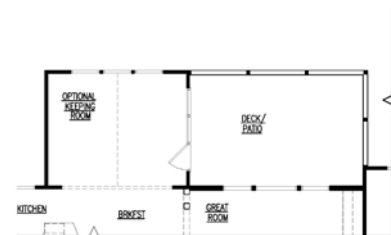

WILDWOOD

THE FRANKLIN

Elevation A

Main Level

Second Level

770-614-4698 | VeritasHomes.net

Information is believed accurate, but not warranted and is subject to changes, omissions, errors and withdrawal without notice. Square footages and dimensions are approximate.

Veritas
HOMES
Your Only Way Home!

THE FRANKLIN

Elevation Options

Elevation A when side entry garage

Elevation B

Elevation B when side entry garage

Main Level Option

Optional Keeping Room

Second Level Option

Optional Media Room in lieu of 2-Story Great Room

Optional Basement

Basement Configuration with Optional Keeping Room

770-614-4698 | VeritasHomes.net

Information is believed accurate, but not warranted and is subject to changes, omissions, errors and withdrawal without notice. Square footages and dimensions are approximate.