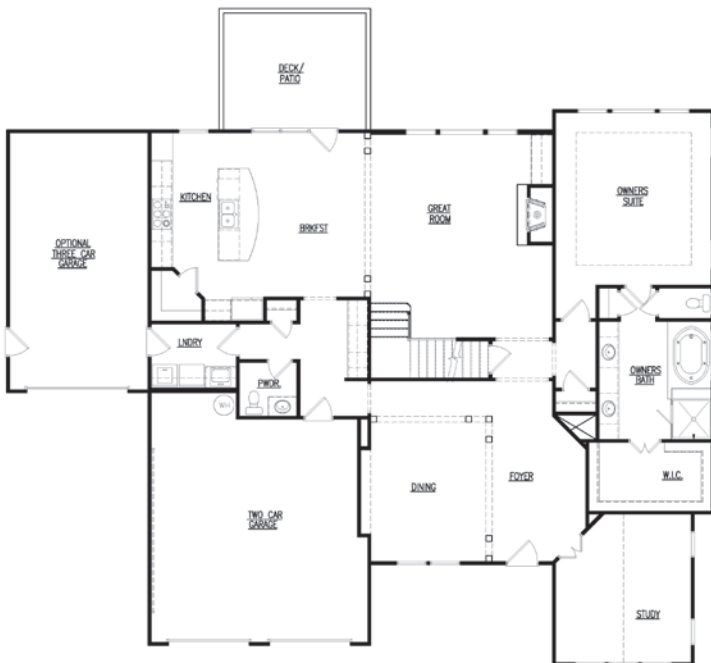

WILDWOOD

THE FRANKLIN

Elevation A

Main Level

Second Level

770-614-4698 | VeritasHomes.net

Information is believed accurate, but not warranted and is subject to changes, omissions, errors and withdrawal without notice. Square footages and dimensions are approximate.

Veritas
HOMES
Your Only Way Home!

THE FRANKLIN

Elevation Options

Elevation A when side entry garage

Elevation B

Elevation B when side entry garage

Main Level Option

Optional Keeping Room

Second Level Option

Optional Media Room in lieu of 2-Story Great Room

Optional Basement

Basement Configuration with Optional Keeping Room

770-614-4698 | VeritasHomes.net

Information is believed accurate, but not warranted and is subject to changes, omissions, errors and withdrawal without notice. Square footages and dimensions are approximate.