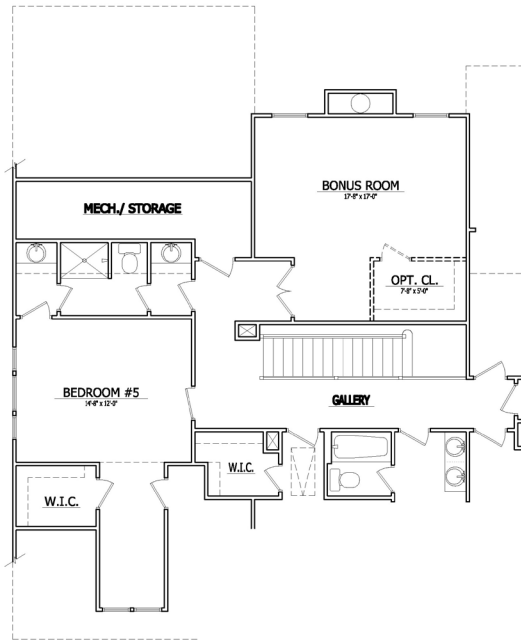

## THE DARLINGTON

Elevation A

Main Level

Second Level

770-614-4698 | VeritasHomes.net

Information is believed accurate, but not warranted and is subject to changes, omissions, errors and withdrawal without notice. Square footages and dimensions are approximate.

## Main Level Options

Optional Custom Bonus Room  
in lieu of 2-story Family Room

Optional Bonus Room  
in lieu of 2-story Family Room