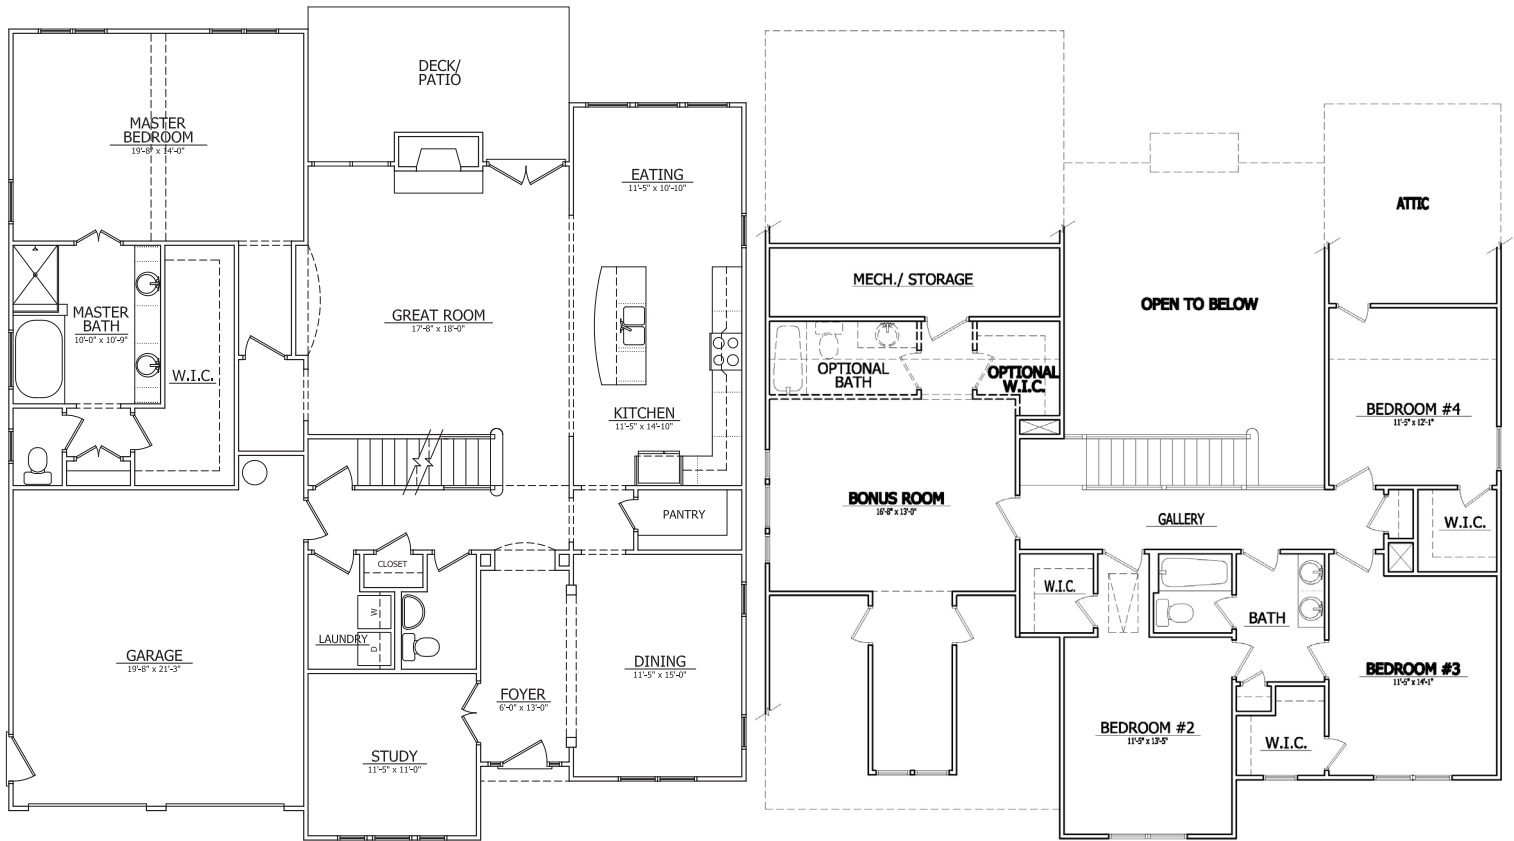

## THE DARLINGTON

Elevation A

Main Level

Second Level

770-614-4698 | VeritasHomes.net

Information is believed accurate, but not warranted and is subject to changes, omissions, errors and withdrawal without notice. Square footages and dimensions are approximate.

## Main Level Options

Optional Custom Bonus Room  
in lieu of 2-story Family Room

Optional Bonus Room  
in lieu of 2-story Family Room