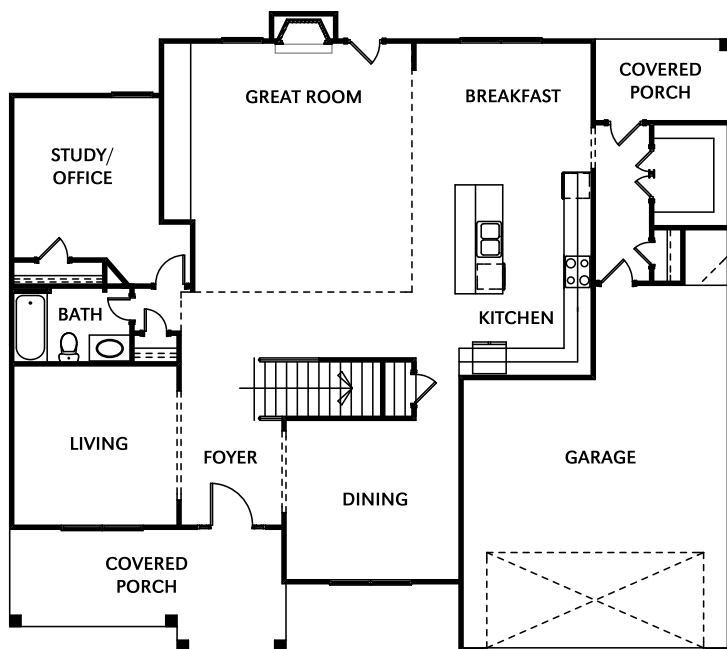

THE PARK AT CHESTNUT MOUNTAIN

THE WINSTON

Elevation A

Main Level

Second Level

770-614-4698 | VeritasHomes.net

Information is believed accurate, but not warranted and is subject to changes, omissions, errors and withdrawal without notice. Square footages and dimensions are approximate.