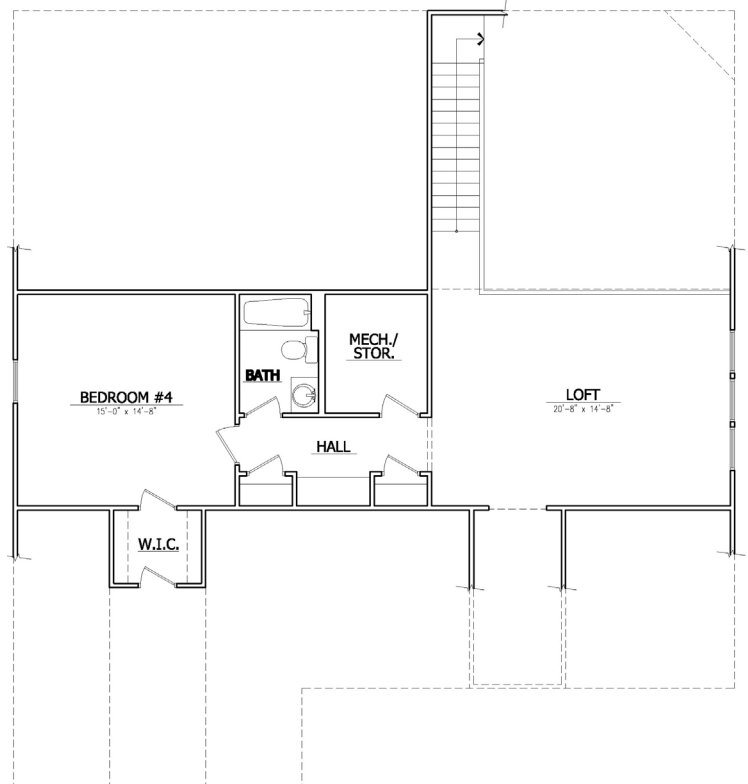

STERLING LAKE AT JEFFERSON

THE VICKERY

Elevation A

Main Level

Second Level

770-614-4698 | VeritasHomes.net

Information is believed accurate, but not warranted and is subject to changes, omissions, errors and withdrawal without notice. Square footages and dimensions are approximate.

Veritas
HOMES
Your Only Way Home!

THE VICKERY

Elevation Options

Elevation B

Elevation C

770-614-4698 | VeritasHomes.net

Information is believed accurate, but not warranted and is subject to changes, omissions, errors and withdrawal without notice. Square footages and dimensions are approximate.