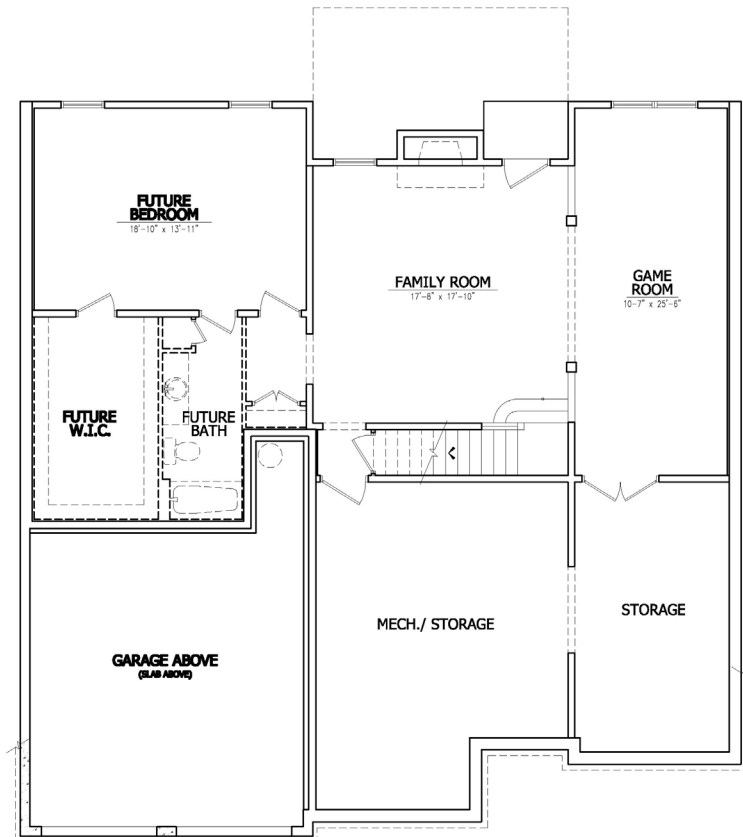

STERLING LAKE AT JEFFERSON

THE DARLINGTON

Elevation A

Main Level

Second Level

770-614-4698 | VeritasHomes.net

Information is believed accurate, but not warranted and is subject to changes, omissions, errors and withdrawal without notice. Square footages and dimensions are approximate.

Veritas
HOMES
Your Only Way Home!

THE DARLINGTON

Main Level Options

Optional Custom Bonus Room
in lieu of 2-story Family Room

Optional Bonus Room
in lieu of 2-story Family Room

Optional Basement

770-614-4698 | VeritasHomes.net

Information is believed accurate, but not warranted and is subject to changes, omissions, errors and withdrawal without notice. Square footages and dimensions are approximate.

Veritas
HOMES
Your Only Way Home!