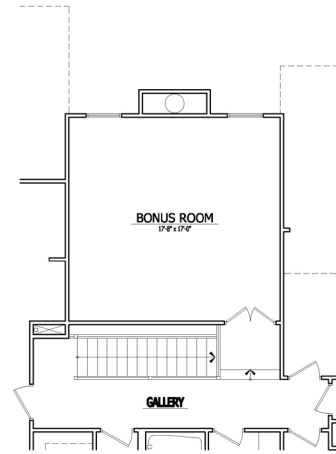

STERLING LAKE AT JEFFERSON

THE DARLINGTON

Elevation A

Main Level

Second Level

770-614-4698 | VeritasHomes.net

Information is believed accurate, but not warranted and is subject to changes, omissions, errors and withdrawal without notice. Square footages and dimensions are approximate.

Veritas
HOMES
Your Only Way Home!

THE DARLINGTON

Main Level Options

Optional Custom Bonus Room
in lieu of 2-story Family Room

Optional Bonus Room
in lieu of 2-story Family Room

Optional Basement

770-614-4698 | VeritasHomes.net