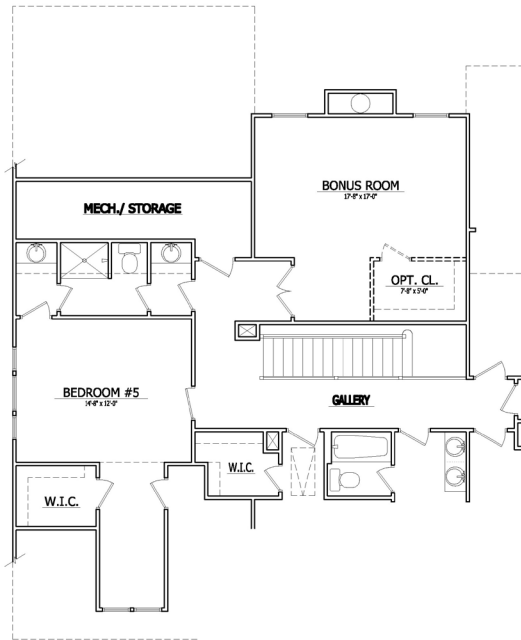

STERLING LAKE AT JEFFERSON

THE DARLINGTON

Elevation A

Main Level

Second Level

770-614-4698 | VeritasHomes.net

Information is believed accurate, but not warranted and is subject to changes, omissions, errors and withdrawal without notice. Square footages and dimensions are approximate.

Veritas
HOMES
Your Only Way Home!

THE DARLINGTON

Main Level Options

Optional Custom Bonus Room
in lieu of 2-story Family Room

Optional Bonus Room
in lieu of 2-story Family Room

Optional Basement

770-614-4698 | VeritasHomes.net

Information is believed accurate, but not warranted and is subject to changes, omissions, errors and withdrawal without notice. Square footages and dimensions are approximate.

Veritas
HOMES
Your Only Way Home!