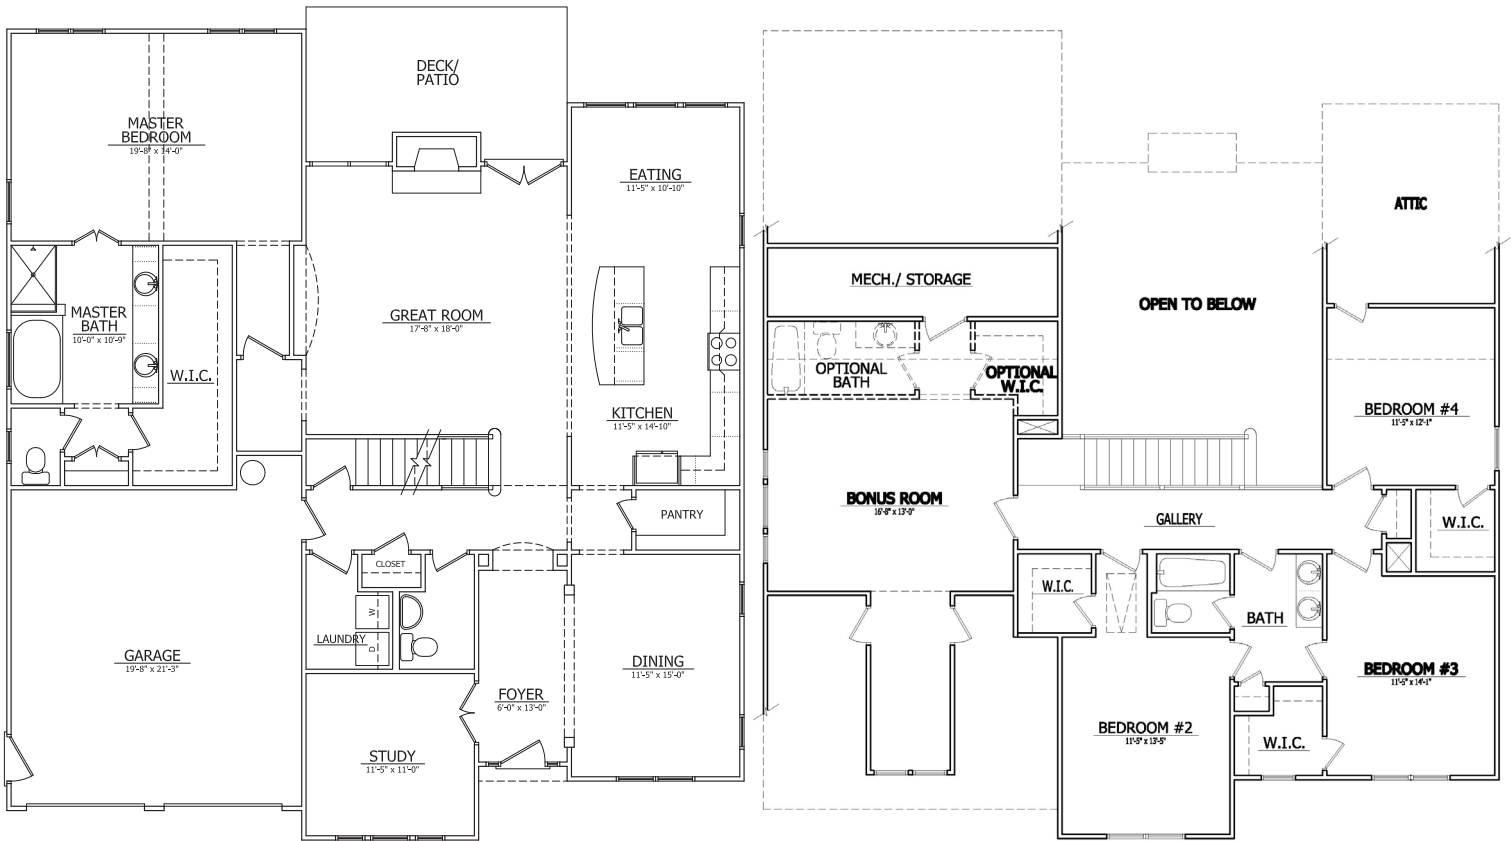

STERLING LAKE AT JEFFERSON

THE DARLINGTON

Elevation A

Main Level

Second Level

770-614-4698 | VeritasHomes.net

Information is believed accurate, but not warranted and is subject to changes, omissions, errors and withdrawal without notice. Square footages and dimensions are approximate.

Veritas
HOMES
Your Only Way Home!

THE DARLINGTON

Main Level Options

Optional Custom Bonus Room
in lieu of 2-story Family Room

Optional Bonus Room
in lieu of 2-story Family Room

Optional Basement

770-614-4698 | VeritasHomes.net

Information is believed accurate, but not warranted and is subject to changes, omissions, errors and withdrawal without notice. Square footages and dimensions are approximate.

Veritas
HOMES
Your Only Way Home!