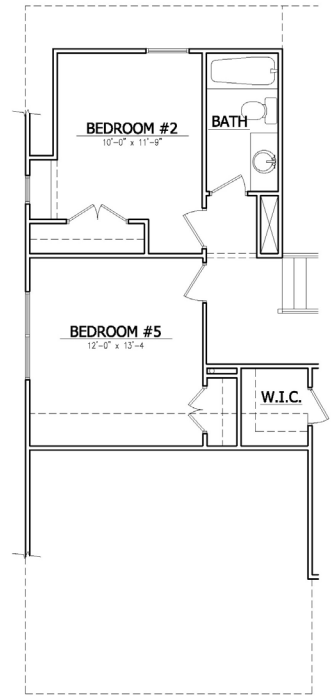

STERLING LAKE AT JEFFERSON

THE BERKLEY

Elevation A

Main Level

Second Level

770-614-4698 | VeritasHomes.net

Information is believed accurate, but not warranted and is subject to changes, omissions, errors and withdrawal without notice. Square footages and dimensions are approximate.

THE BERKLEY

Elevation Options

Elevation A Option

Second Level Option

Optional Loft

Optional Bedroom 5

Optional Basement

770-614-4698 | VeritasHomes.net

Information is believed accurate, but not warranted and is subject to changes, omissions, errors and withdrawal without notice. Square footages and dimensions are approximate.

Veritas
HOMES
Your Only Way Home!