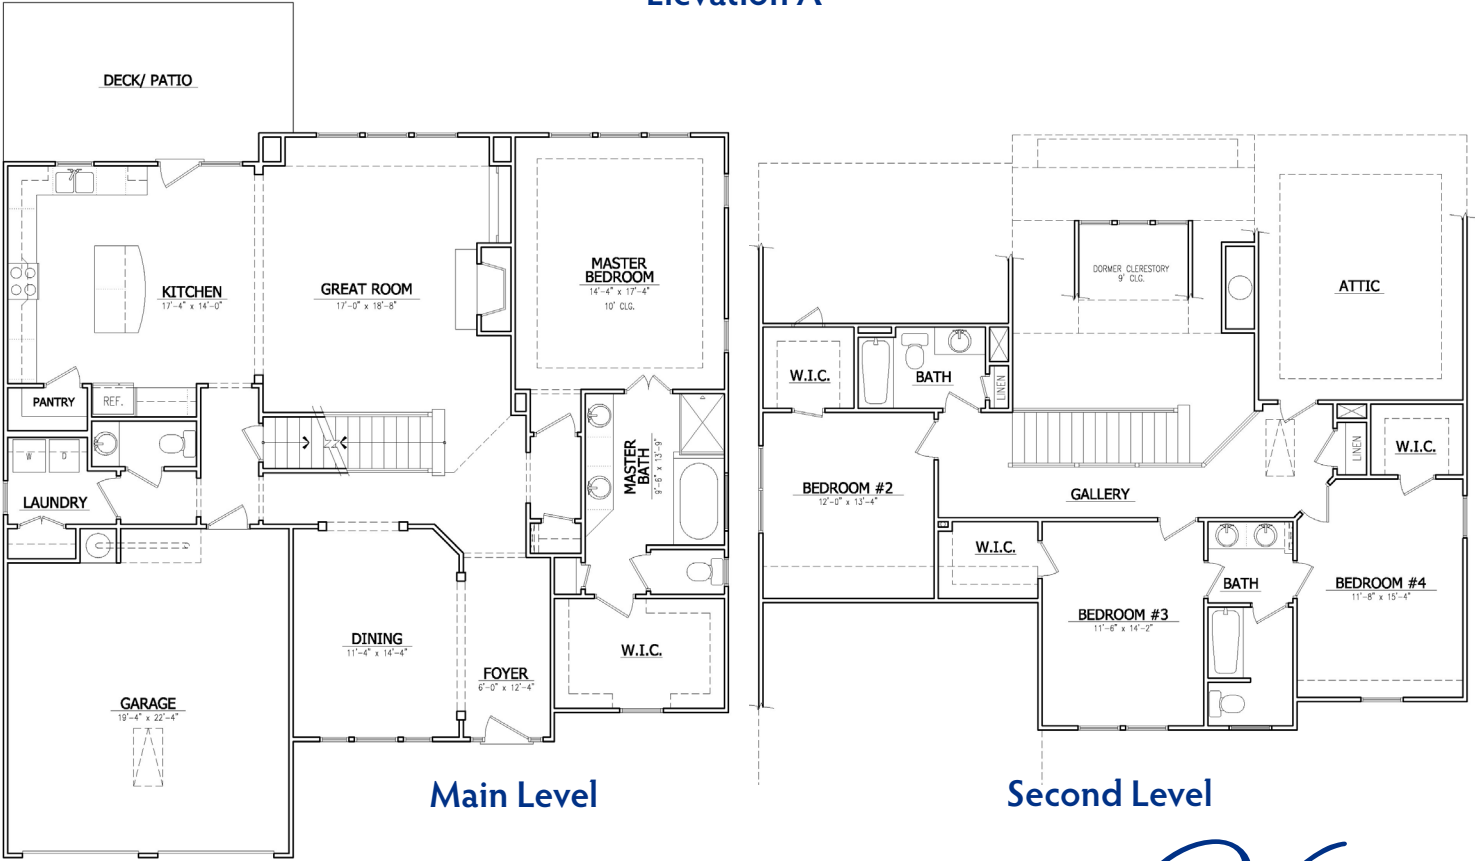

Main Level

770-614-4698 | VeritasHomes.net