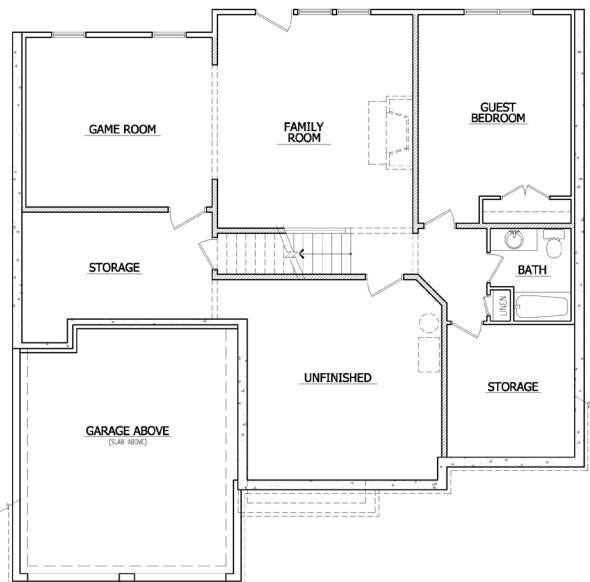

STERLING LAKE AT JEFFERSON

THE BERKLEY

Elevation A

Main Level

Second Level

770-614-4698 | VeritasHomes.net

Information is believed accurate, but not warranted and is subject to changes, omissions, errors and withdrawal without notice. Square footages and dimensions are approximate.

THE BERKLEY

Elevation Options

Elevation A Option

Second Level Option

Optional Loft

Optional Bedroom 5

Optional Basement

770-614-4698 | VeritasHomes.net

Information is believed accurate, but not warranted and is subject to changes, omissions, errors and withdrawal without notice. Square footages and dimensions are approximate.

Veritas
HOMES
Your Only Way Home!