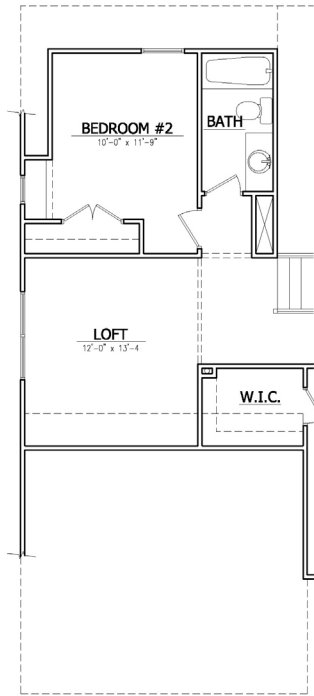

STERLING LAKE AT JEFFERSON

THE BERKLEY

Elevation A

Main Level

Second Level

770-614-4698 | VeritasHomes.net

Information is believed accurate, but not warranted and is subject to changes, omissions, errors and withdrawal without notice. Square footages and dimensions are approximate.

THE BERKLEY

Elevation Options

Elevation A Option

Second Level Option

Optional Loft

Optional Bedroom 5

Optional Basement

770-614-4698 | VeritasHomes.net

Information is believed accurate, but not warranted and is subject to changes, omissions, errors and withdrawal without notice. Square footages and dimensions are approximate.

Veritas
HOMES
Your Only Way Home!