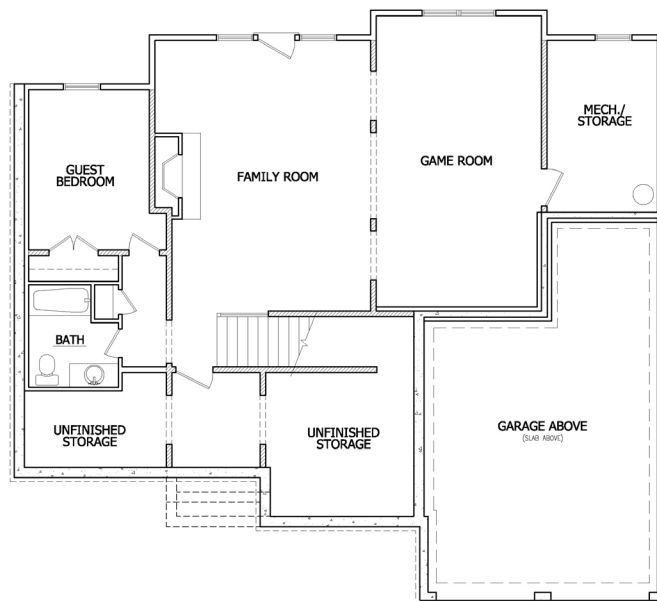

Optional Basement

770-614-4698 | VeritasHomes.net

Information is believed accurate, but not warranted and is subject to changes, omissions, errors and withdrawal without notice. Square footages and dimensions are approximate.

Veritas
HOMES
Your Only Way Home!