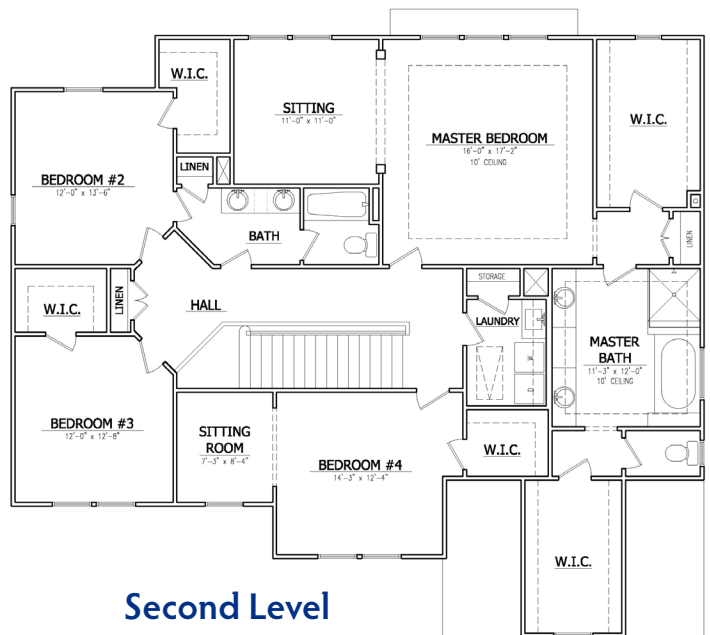

STERLING LAKE AT JEFFERSON

THE ASHBROOKE

Elevation A

Main Level

Second Level

770-614-4698 | VeritasHomes.net

Information is believed accurate, but not warranted and is subject to changes, omissions, errors and withdrawal without notice. Square footages and dimensions are approximate.

Veritas
HOMES
Your Only Way Home!

THE ASHBROOKE

Elevation Options

Elevation B

Elevation C

Second Level Options

Optional Sitting Room for Bedroom 3
in lieu of Sitting Room for Bedroom 4

Optional Full Bath for Bedroom 4
in lieu of Sitting Room