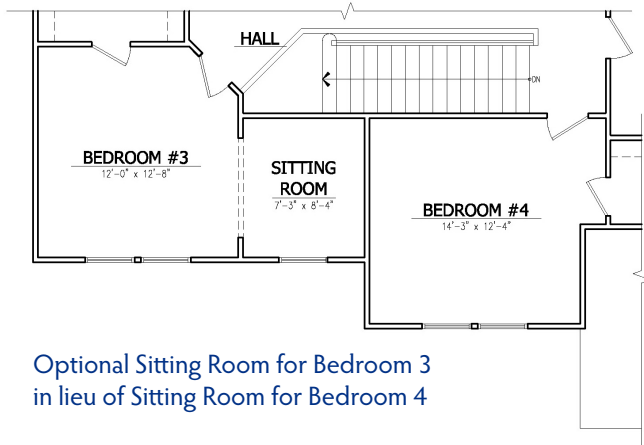

STERLING LAKE AT JEFFERSON

THE ASHBROOKE

Elevation A

Main Level

Second Level

770-614-4698 | VeritasHomes.net

Information is believed accurate, but not warranted and is subject to changes, omissions, errors and withdrawal without notice. Square footages and dimensions are approximate.

Veritas
HOMES
Your Only Way Home!

THE ASHBROOKE

Elevation Options

Elevation B

Elevation C

Second Level Options

Optional Sitting Room for Bedroom 3
in lieu of Sitting Room for Bedroom 4

Optional Full Bath for Bedroom 4
in lieu of Sitting Room