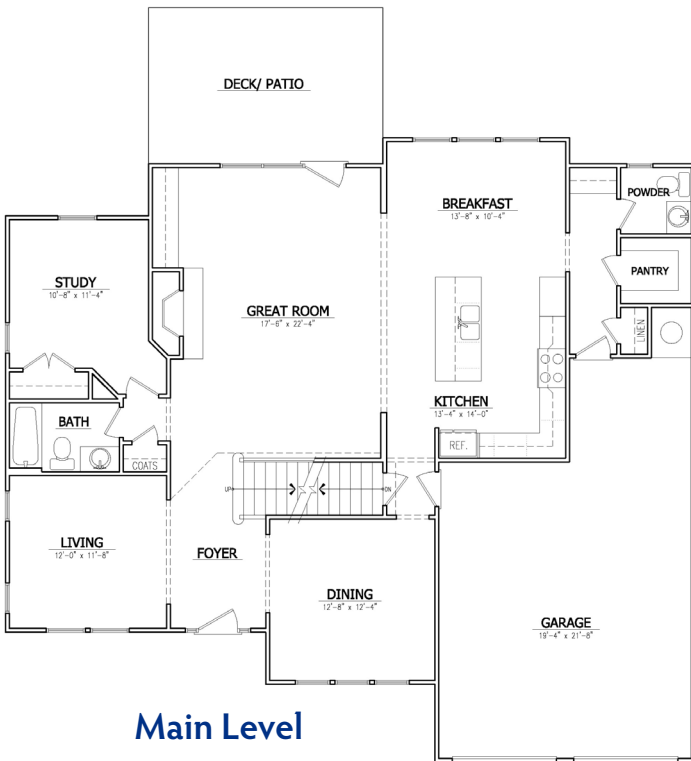

STERLING LAKE AT JEFFERSON

THE ASHBROOKE

Elevation A

Main Level

Second Level

770-614-4698 | VeritasHomes.net

Information is believed accurate, but not warranted and is subject to changes, omissions, errors and withdrawal without notice. Square footages and dimensions are approximate.

Veritas
HOMES
Your Only Way Home!

THE ASHBROOKE

Elevation Options

Elevation B

Elevation C

Second Level Options

Optional Sitting Room for Bedroom 3
in lieu of Sitting Room for Bedroom 4

Optional Full Bath for Bedroom 4
in lieu of Sitting Room